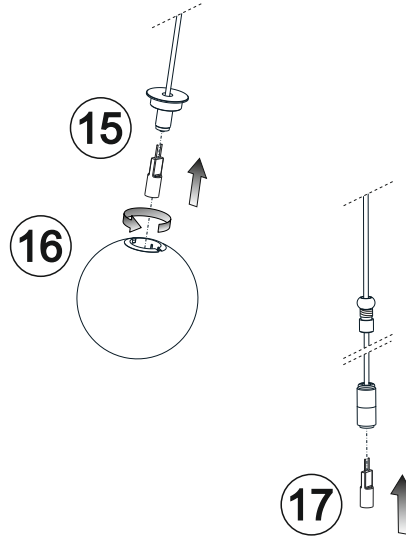

Biarritz

design Oriano Favaretto - 2022

**cattelan
italia**

12V
Output 24V - Connect
Positive: V+ to Red Cable
Negative: V- to Black Cable

Input 110-240
50/60Hz

Fonte luminosa (solo LED) sostituibile dall'utente finale.
Replaceable (LED only) light source by a end-user.