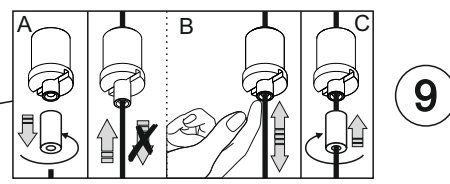

Biarritz

design Oriano Favaretto - 2022

**cattelan
italia**

12V
Output 24V - Connect
Positive: V+ to Red Cable
Negative: V- to Black Cable

Input 110-240
50/60Hz

Fonte luminosa (solo LED) sostituibile dall'utente finale.
Replaceable (LED only) light source by a end-user.