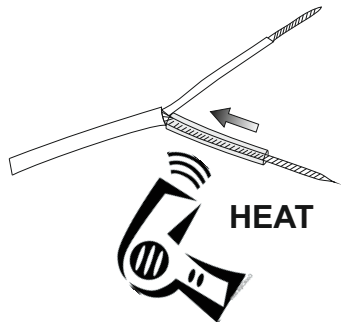

Velar 2-4

Nahun 2-4

cattelan
italia

design Carlo Rocchetti - 2022

design Studio Kronos - 2022

9

24V

Output 24V - Connect
Positive: V+ to Red Cable
Negative: V- to Black Cable

2

11

MAX 4 PZ

5

4

6

8

12

Input 110-240
50/60Hz

10

7

1