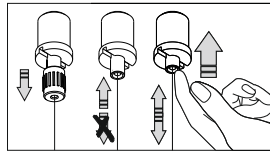

Velar 2-4

Nahun 2-4

cattelan
italia

design Carlo Rocchetti - 2022

design Studio Kronos - 2022

9

24V

Output 24V - Connect
Positive: V+ to Red Cable
Negative: V- to Black Cable

2

11

MAX 4 PZ

5

4

6

8

12