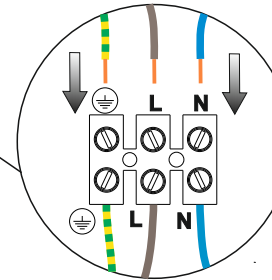

8

12

Input 110-240
50/60Hz