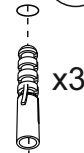

Velar 2-4

Nahun 2-4

cattelan
italia

design Carlo Rocchetti - 2022

design Studio Kronos - 2022

9

24V

Output 24V - Connect
Positive: V+ to Red Cable
Negative: V- to Black Cable

2

11

MAX 4 PZ

5

4

6

8

12