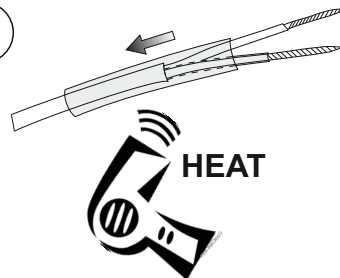

Velar 2-4

Nahun 2-4

cattelan
italia

design Carlo Rocchetti - 2022

design Studio Kronos - 2022

9

24V

Output 24V - Connect
Positive: V+ to Red Cable
Negative: V- to Black Cable

2

11

MAX 4 PZ

5

4

6

8

12

Input 110-240
50/60Hz

10

7

1