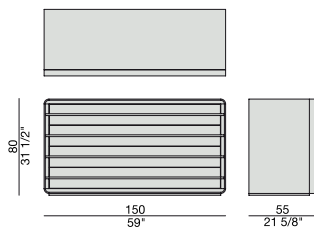

AURA CASSETTIERA

Design Marelli & Molteni

CASSETTIERA | CHEST OF DRAWERS

2015

Cassettiera in legno e maniglie rivestite in pelle.

Chest of drawers with wooden frame and handles covered in leather.

Kommode aus Holz mit Ledergriffen.

Commode en bois avec poignées en cuir.

Cómoda de madera con tiradores revestidos en piel.